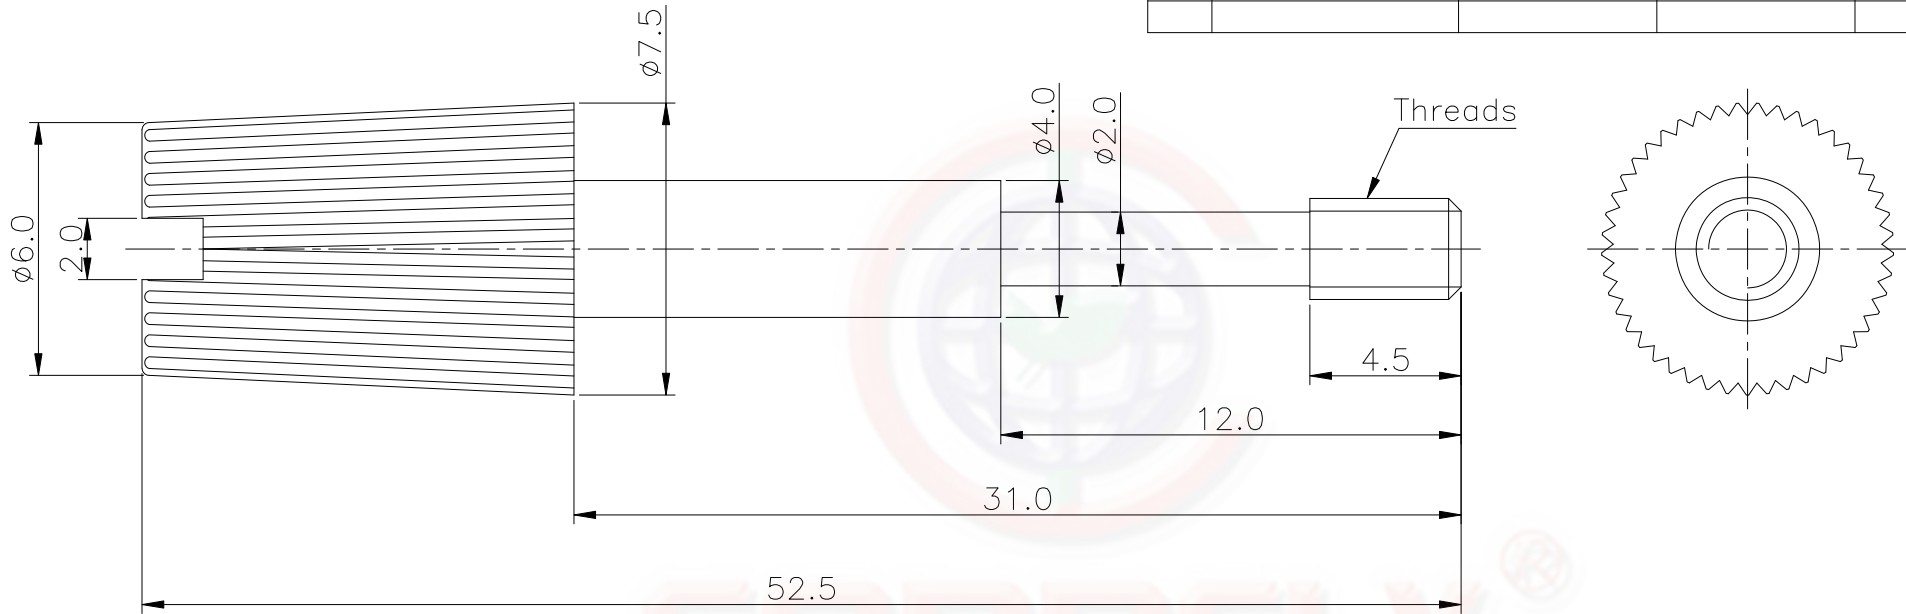

REV.	DESCRIPTION	DRAWN	CHECKED	APPROVED
A	NEW RELEASE	JLZ 09/28/16'	~	

NOTES:

- Material
  - Screw: Steel Nickel Plated
  - Cover: ABS Black

2. Product Number Code

DS1045-23 - X X X

Thread type:  
4: UNC#4-40

Cover of Color:  
B: Black

Total Length(DIM A):  
5250: 52.50mm

Tel:86-574-63508787  
 Fax:86-574-63510817  
 E-mail:sale@connfly.com  
 http://www.connfly.com  
 Add:East Industry Zone KuangYan  
 Town Ningbo  
 P.C:315122

GENERAL TOLERANCE		ANGLE TOLERANCE	
X.	±0.60	X.	±5°
.X	±0.38	.X	±3°
.XX	±0.25	.XX	±2°

PROJECTION		TITLE	BLOT	
UNITS	mm	SHEET SIZE	A4	
SHEET SIZE	A4	SERIES	DS1045-23 SERIES	

DRAWING TYPE	CUSTOMER		
SCALE	1:1	SHEET	1 OF 1
DRAWING NO.	C-DS1045-23-XXX-A		